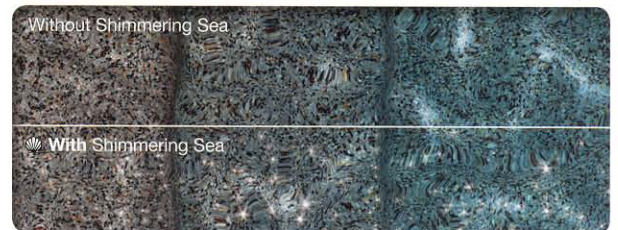

One great finish.

Actual finish and water color may differ from printed samples. Variations in color, shade and exposure are normal. The water's depth, angle of sunlight and surrounding landscape can all be determining factors. Actual finish samples produced by Pebble Technology, Inc. should be wet before viewing. Pebble Technology, Inc. strongly recommends viewing pools before deciding on a color. Your pool builder/installer may be able to provide pools to view.

Color uniformity of Pebble Fina® finishes

The application process of Pebble Fina may result in an unevenness of color or swirling effect. This is part of the intended look.

* Disclaimer: Some colors contain seashells, such as abalone and mother of pearl. The shells are made up of material from seawater and from a living mollusk. Due to the nature of shell materials and variables of water chemistry, Pebble Technology, Inc. cannot guarantee the shell materials themselves against changes in color or brilliance. See warranty form for all limitations.

Endless options.

Brilliant splashes of color, blended with small sea shell pieces, bring added sparkle to an already stunning pool finish. See the sunlight sparkle in your pool by day and a glow reflected by your pool light at night. Shimmering Sea sparkling sea shell blend is available in ten beautiful colors (standard portion), or you can add **Shimmering Sea** to any Pebble Tec®, Pebble Sheen® or Pebble Fina® pool finish color you like. If you wish, increase the amount of sea shells you prefer in your pool's interior.