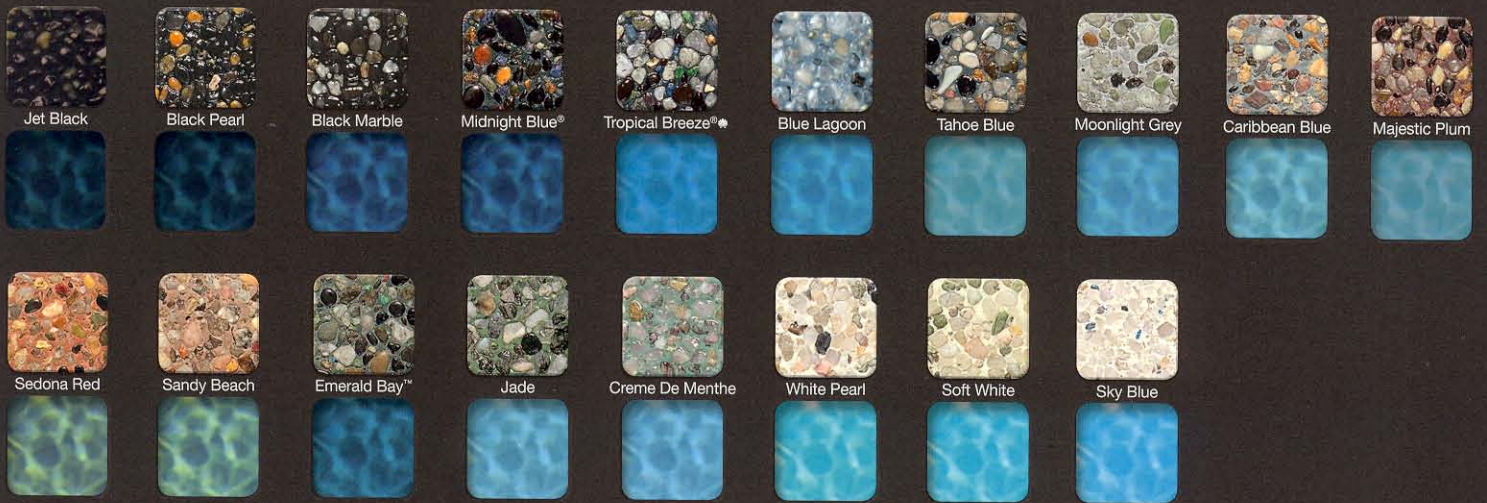

One great finish.

Actual finish and water color may differ from printed samples. Variations in color, shade and exposure are normal. The water's depth, angle of sunlight and surrounding landscape can all be determining factors. Actual finish samples produced by Pebble Technology, Inc. should be wet before viewing. Pebble Technology, Inc. strongly recommends viewing pools before deciding on a color. Your pool builder/installer may be able to provide pools to view.

Color uniformity of Pebble Fina® finishes

The application process of Pebble Fina may result in an unevenness of color or swirling effect. This is part of the intended look.

* Disclaimer: Some colors contain seashells, such as abalone and mother of pearl. The shells are made up of material from seawater and from a living mollusk. Due to the nature of shell materials and variables of water chemistry, Pebble Technology, Inc. cannot guarantee the shell materials themselves against changes in color or brilliance. See warranty form for all limitations.