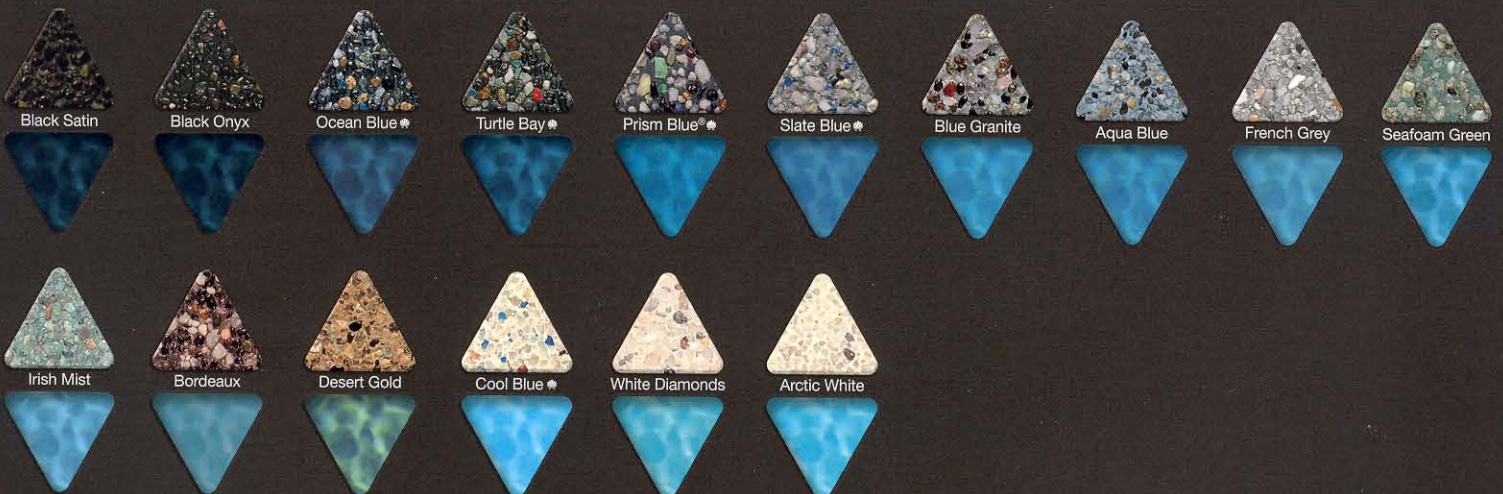

One great finish.

Actual finish and water color may differ from printed samples. Variations in color, shade and exposure are normal. The water's depth, angle of sunlight and surrounding landscape can all be determining factors. Actual finish samples produced by Pebble Technology, Inc. should be wet before viewing. Pebble Technology, Inc. strongly recommends viewing pools before deciding on a color. Your pool builder/installer may be able to provide pools to view.

Color uniformity of Pebble Fina® finishes

The application process of Pebble Fina may result in an unevenness of color or swirling effect. This is part of the intended look.

* Disclaimer: Some colors contain seashells, such as abalone and mother of pearl. The shells are made up of material from seawater and from a living mollusk. Due to the nature of shell materials and variables of water chemistry, Pebble Technology, Inc. cannot guarantee the shell materials themselves against changes in color or brilliance. See warranty form for all limitations.